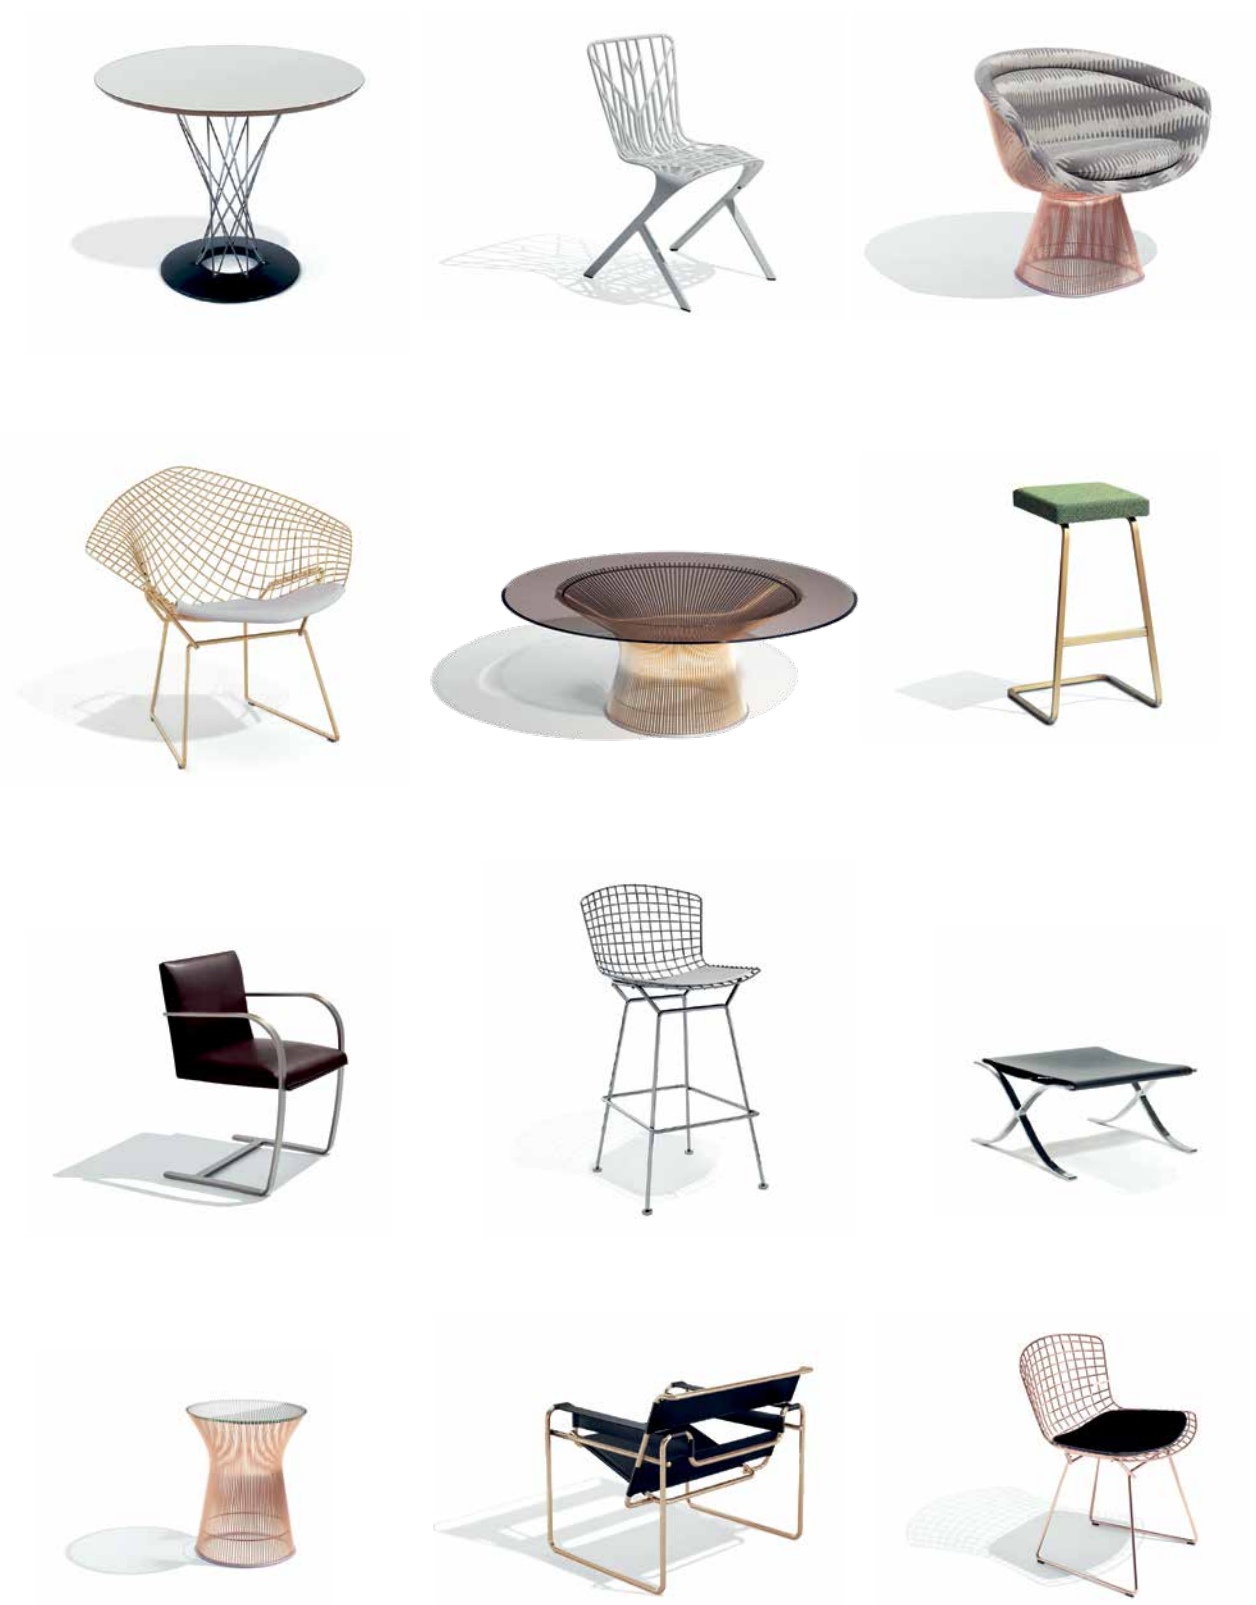

Knoll

Modern Always

www.knoll.com

Knoll

© 2019 Knoll, Inc.

Explore lustrous metallic plated finishes available on a variety of Knoll Seating and Tables. Please contact your KnollStudio representative or visit knoll.com for details.

Polished Chrome
C

Polished Gold
GLD

Polished Copper
NCU, CC

Satin Chrome
CO

Rose Gold
RG

Antique Bronze
BAS

Nickel
N

Satin Rose Gold
RGS